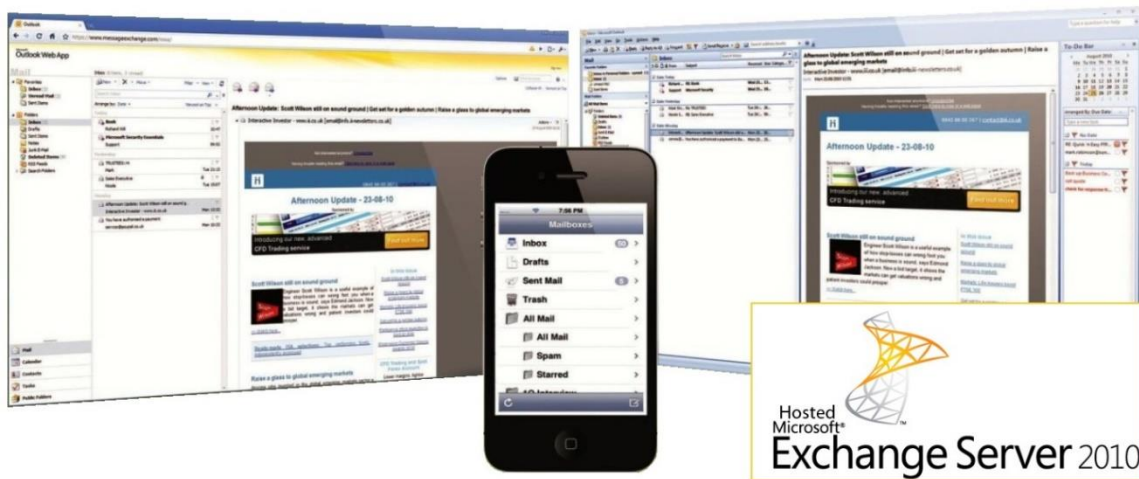

Communication solutions @BlackBearIT

Hosted Microsoft Exchange 2010

Hosted Exchange is the world's leading messaging service based on Microsoft's popular **Exchange Server 2010** delivered as a cloud-based solution.

Hosted Microsoft Exchange

Easy 'pay-as-you-go' Hosted Exchange

As a client you get the convenience of a **low cost pay-as-you-go service** along with **no setup fees**. Set-up is quick and easy, and new mailboxes can be added at any time in a few minutes. This way, you only pay for what you need, with minimum commitment. And every mailbox is triple-hosted for super resilience.

What's more, all mailboxes are regularly backed-up, and inbound, outbound and internal email flow is securely copied into a real-time archive for added reassurance.

That's true cloud computing working for you and your business.